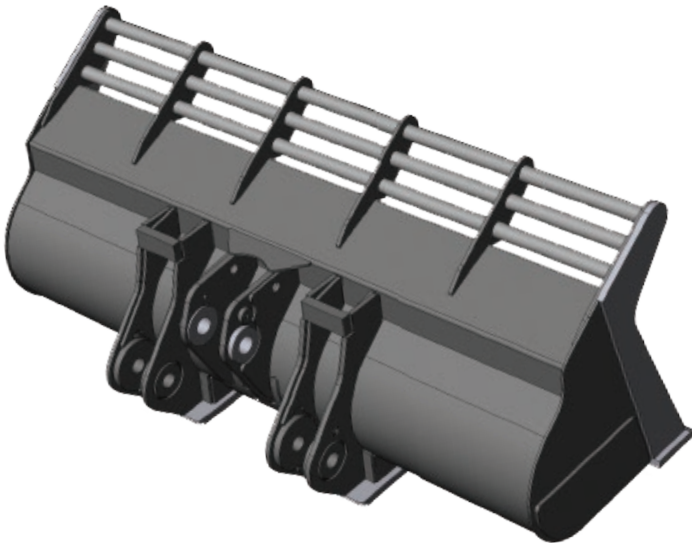

Heavy Construction **ATTACHMENTS**

RSP/RST

SPADE NOSE ROCK BUCKET

STRAIGHT EDGE ROCK BUCKET

**SPADE NOSE ROCK
BUCKET**

Spade Nose & Straight Edge Rock Buckets are heavy duty buckets made to withstand the wear and tear of stringent rock and quarry applications.

- Liner Plate comes standard to minimize bucket wear and extend bucket life.
- Heavy duty heat treated cutting edges and wear pads.
- Tube style spillguard standard.

Options:

- Weld-On teeth and segments
- Severe Duty Wear Package to extend bucket life
- Side deflector plates shield machine & bucket from flying debris
- Full Plate style solid Spillguard

Available as Quick Coupler or Pin-On Style Mounting.

**STRAIGHT EDGE ROCK
BUCKET**