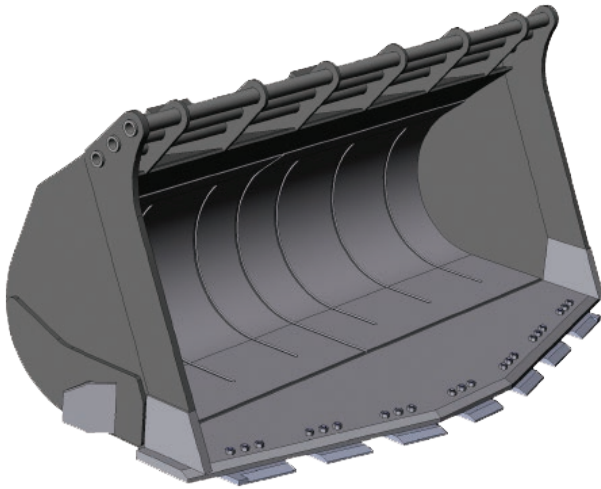

Heavy Construction **ATTACHMENTS**

RSP/RST

SPADE NOSE ROCK BUCKET

STRAIGHT EDGE ROCK BUCKET

**SPADE NOSE ROCK
BUCKET**

Spade Nose & Straight Edge Rock Buckets are heavy duty buckets made to withstand the wear and tear of stringent rock and quarry applications.

- Liner Plate comes standard to minimize bucket wear and extend bucket life.
- Heavy duty heat treated cutting edges and wear pads.
- Tube style spillguard standard.

Options:

- Weld-On teeth and segments
- Severe Duty Wear Package to extend bucket life
- Side deflector plates shield machine & bucket from flying debris
- Full Plate style solid Spillguard

Available as Quick Coupler or Pin-On Style Mounting.

**STRAIGHT EDGE ROCK
BUCKET**