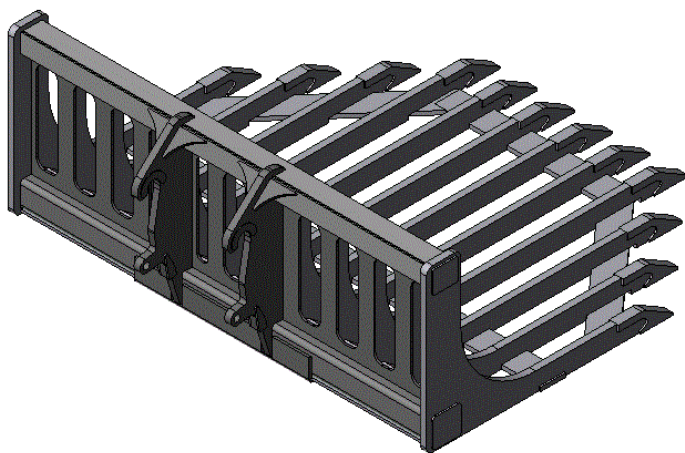

# Heavy Construction **ATTACHMENTS**

**RP - ROCK PICKER**

**QRP - QUARRY ROCK PICKER**

The GEM Wheel Loader Quarry Rock Picker is used for sizing and sorting of large rocks out of a shot wall when high production matters. The spacing between the teeth allow debris to fall through.

The GEM Wheel Loader Rock Picker is designed for smaller rock applications including clearing fields and pasture land.

Available in Quick Coupler  
and Pin-On Style Mounting