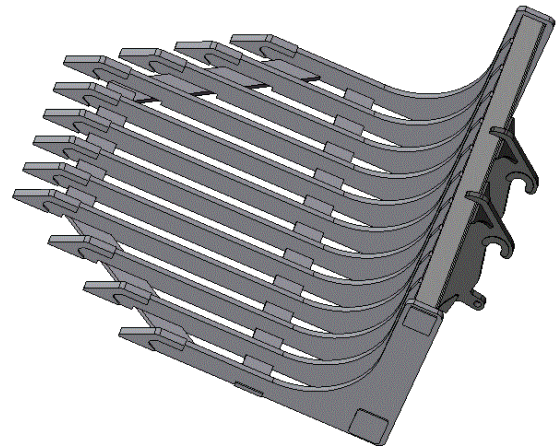

# Heavy Construction **ATTACHMENTS**

**RP - ROCK PICKER**

**QRP - QUARRY ROCK PICKER**

The GEM Wheel Loader Quarry Rock Picker is used for sizing and sorting of large rocks out of a shot wall when high production matters. The spacing between the teeth allow debris to fall through.

The GEM Wheel Loader Rock Picker is designed for smaller rock applications including clearing fields and pasture land.

Available in Quick Coupler  
and Pin-On Style Mounting