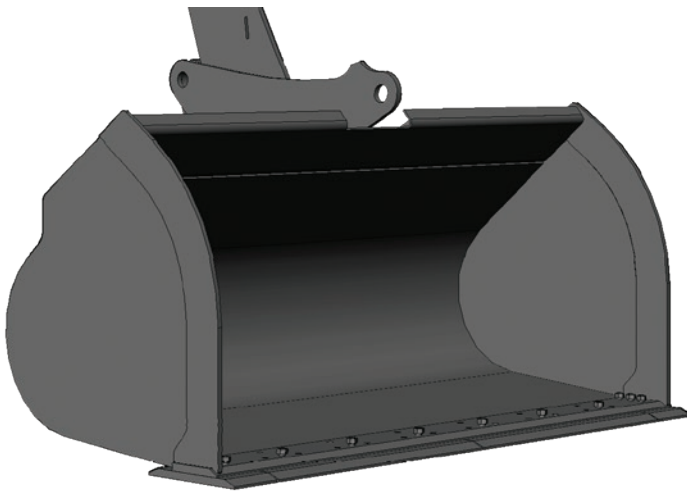

Heavy Construction **ATTACHMENTS**

GEM

MOD **MODIFIED PERFORMANCE BUCKET**

- Frac Sand
- Loose Material
- Glass Recycling