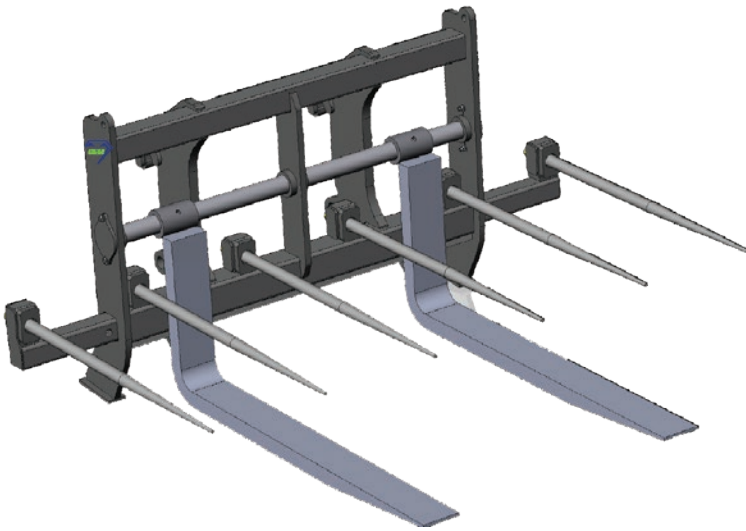

Heavy Construction **ATTACHMENTS**

GEM

FS

FORK COMBO W/SIDE EXTENSIONS

- Saves Customer Money— Does not need to buy both Fork and Bale Spear
- Carriage Width is Extendable for the Dairy Farmer to Handle Round or Square Bales
 - Dairy
 - Cattle Ranch
 - Cash Crop