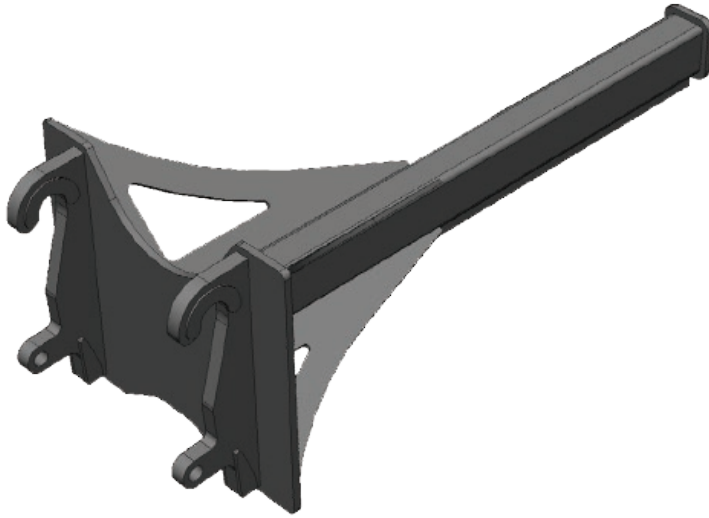

Heavy Construction **ATTACHMENTS**

GEM

EB

EXTENDABLE BOOM

- Our GEM Extensible Boom allows you to use your machine for long reach material handling.
- Made with high strength tubular steel for increased strength.
- Gunnaboe hook installed.

Available as Pin-On or major OEM Coupler configurations.